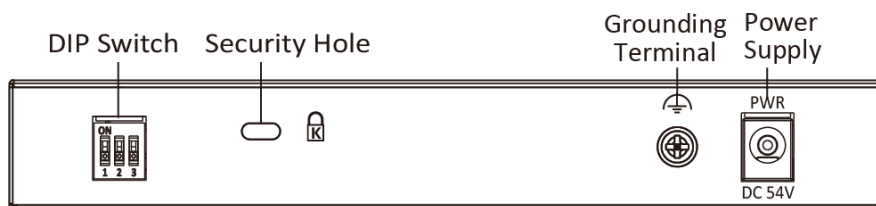

Available Model

DS-3E0510HP-E