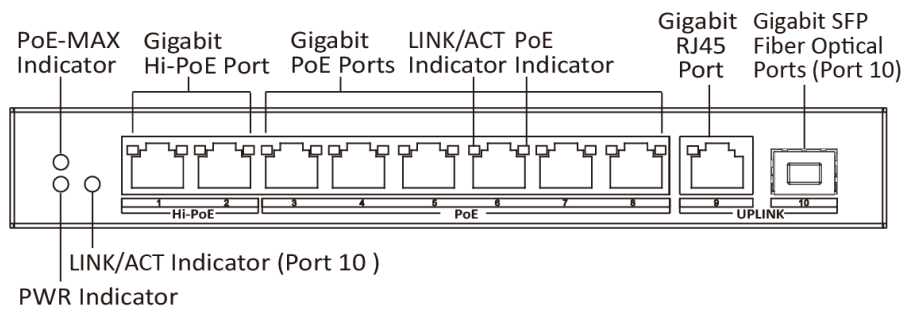

Physical Interface

Front panel:

Back panel: