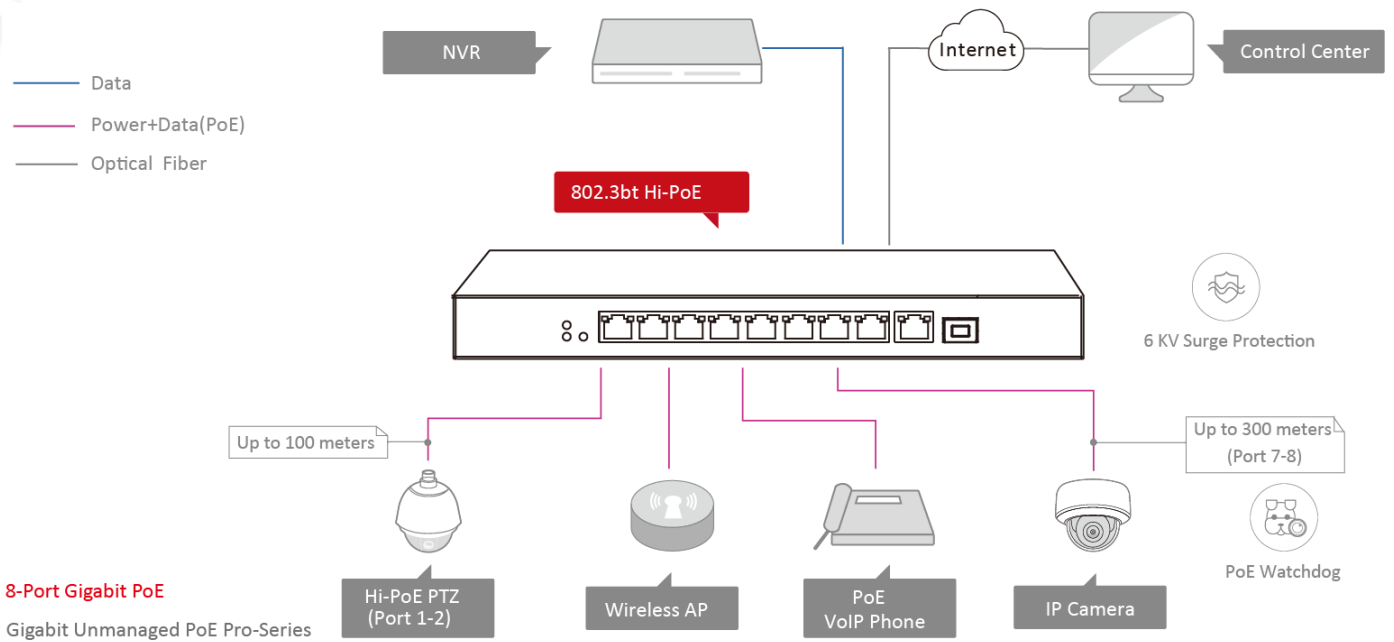

DS-3E0510HP-E**10-Port Gigabit Unmanaged Hi-PoE Switch**

DS-3E0510HP-E switches are layer 2 Hi-PoE switches, providing advanced PoE power supply technology and Gigabit networks design on the basis of high-performance access to ensure stable data upload. The switches support Hi-PoE, long range, port isolation, and PoE watchdog function.

**Key Feature**

- 6 × gigabit PoE ports, 2 × gigabit Hi-PoE ports, 1 × gigabit RJ45 port, and 1 × gigabit fiber optical port.
- IEEE 802.3at/af/bt standard for Hi-PoE ports (Max. 90 W PoE output).
- IEEE 802.3at/af standard for PoE ports (Max. 30 W PoE output).
- IEEE 802.3, IEEE 802.3u, IEEE 802.3x, IEEE 802.3ab, and IEEE 802.3z standard.
- 6 KV surge protection for PoE ports.
- Up to 300 m long-range transmission.
- PoE watchdog to auto detect and restart the cameras that do not respond.
- Port isolation to improve network security.
- Gigabit network access design.
- Wire-speed forwarding.
- Store-and-forward switching.
- Solid high-strength metal shell.
- Reliable fan-free design.

Physical Interface

Front panel:

Back panel:

Available Model

DS-3E0510HP-E

Dimension (unit: mm)

Typical Application

Distributed by