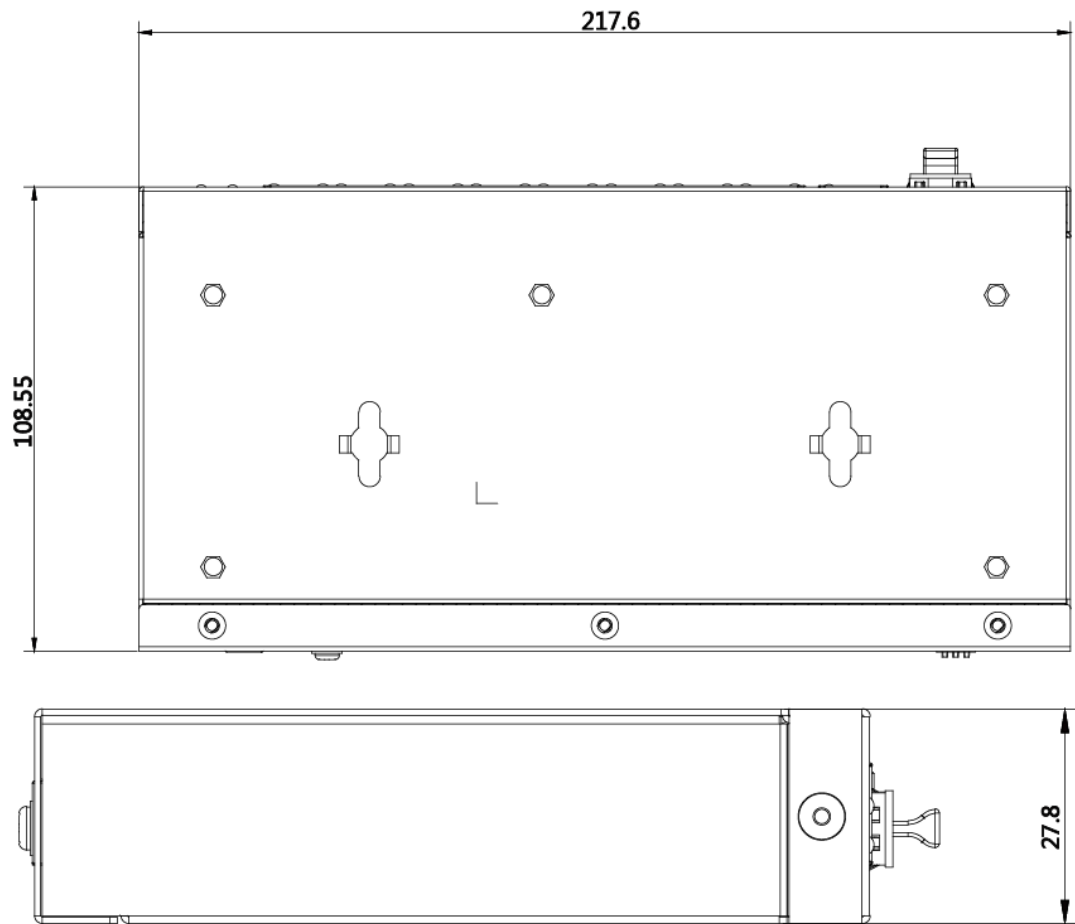

Physical Interface

Front panel:

Back panel:

Available Model

DS-3E0510HP-E

Dimension (unit: mm)

Typical Application

Distributed by