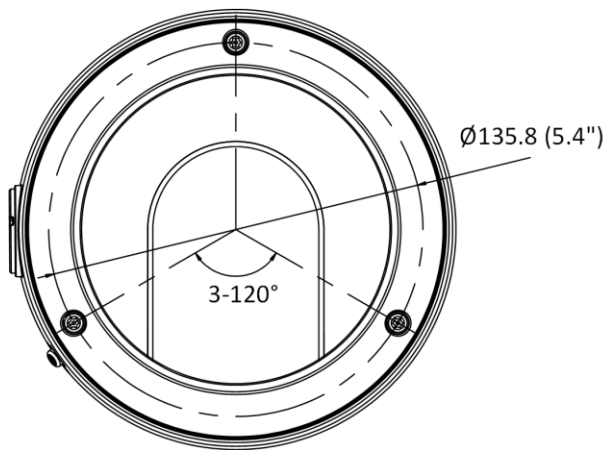

## ▪ Specification

Camera	
Image Sensor	1/1.8" Progressive Scan CMOS
Min. Illumination	Color: 0.0005 Lux @ (F1.0, AGC ON), 0 Lux with white light
Shutter Speed	1/3 s to 1/100,000 s
Slow Shutter	Yes
P/N	P/N
Wide Dynamic Range	130 dB
Angle Adjustment	Pan: 0° to 355°, tilt: 0° to 75°, rotate: 0° to 355°
Power-off Memory	Yes
Lens	
Lens Type	Varifocal lens, motorized lens, 3.6 to 9 mm
Focal Length & FOV	3.6 to 9 mm, horizontal FOV 92.3° to 48°, vertical FOV 48.4° to 27°, diagonal FOV 112.2° to 55°
Lens Mount	Ø20
Iris Type	Fixed
Aperture	F1.0
DORI	
DORI	D: 69 m to 124 m, O: 27.4 m to 49.3 m, R: 13.8 m to 24.8 m, I: 6.9 m to 12.4 m
Illuminator	
Smart Supplement Light	Yes
White Light Range	Up to 40 m
Video	
Max. Resolution	2688 × 1520
Main Stream	50 Hz: 25 fps (2688 × 1520, 1920 × 1080, 1280 × 720) 60 Hz: 30 fps (2688 × 1520, 1920 × 1080, 1280 × 720)
Sub-Stream	50 Hz: 25 fps (640 × 480, 640 × 360) 60 Hz: 30 fps (640 × 480, 640 × 360)
Third Stream	50 Hz: 10 fps (1920 × 1080, 1280 × 720, 640 × 480, 640 × 360) 60 Hz: 10 fps (1920 × 1080, 1280 × 720, 640 × 480, 640 × 360) *Third stream is supported under certain settings.
Video Compression	Main stream: H.265/H.264/H.265+/H.264+ Sub-stream: H.265/H.264/MJPEG Third stream: H.265/H.264 *Third stream is supported under certain settings.
Video Bit Rate	32 Kbps to 8 Mbps
H.264 Type	Baseline Profile/Main Profile/High Profile
H.265 Type	Main Profile
H.264+	Main stream supports
H.265+	Main stream supports
Bit Rate Control	CBR/VBR
Scalable Video Coding (SVC)	H.265 and H.264 encoding
Region of Interest (ROI)	1 fixed region for main stream and sub-stream

#### ▪ Available Model

DS-2CD2747G2-LZS (3.6 to 9 mm)

▪ Dimension

Unit: mm (inch)

▪ **Accessory**

▪ **Optional**

DS-1473ZJ-155B	DS-1475ZJ-SUS	DS-1471ZJ-155	DS-1476ZJ-SUS	DS-1473ZJ-155
Wall Mount	Vertical Pole Mount	Pendant Mount	Corner Mount	Wall Mount
				
				