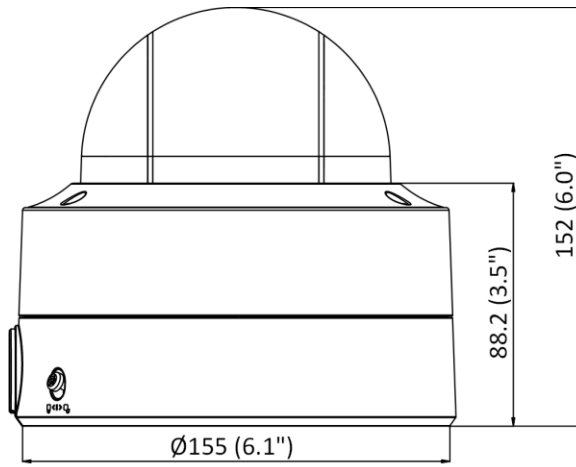

▪ Dimension

Unit: mm (inch)